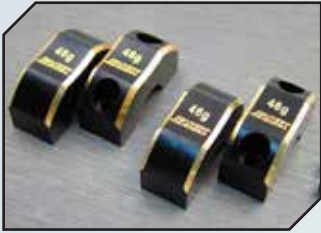

Art.Nr.: SAMend-4015
SAMIX Enduro brass rear weight