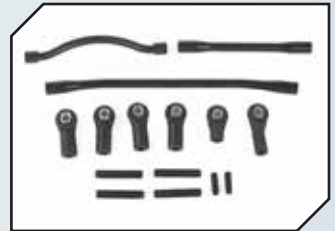

Art.Nr.: RC4ZS1977
RC4WD TEQ Ultimate Scale Cast Axle Steering and Panhard Link