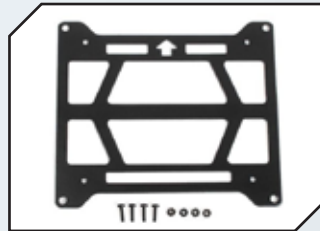

Art.Nr.: RC4VVVC1137
RC4WD Adventure Rooftop Tent Steel Rack