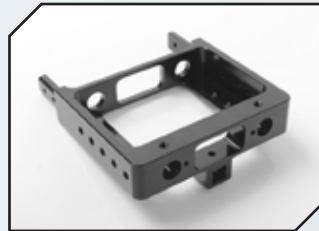

Art.Nr.: RC4ZS1788
RC4WD Rear Bumper Extension & Winch Mount