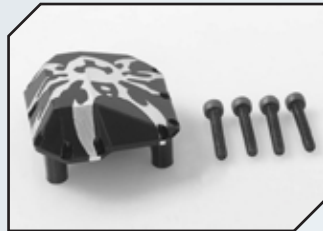

Art.Nr.: RC4ZS1757
RC4WD Poison Spyder Bombshell Diff Cover