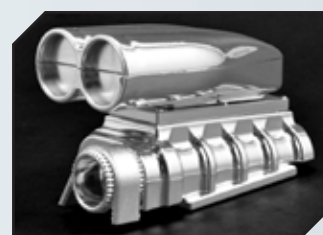

Art.Nr.: RPM73543
RPM Shotgun Style Mock Intake
& Blower