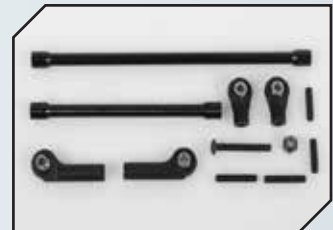

Art.Nr.: RC4ZS1241
RC4WD Steering Link set for Front Portal Axles