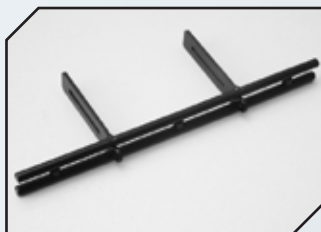

Art.Nr.: RC4ZS0158
RC4WD Tough Armor Rear Bumper