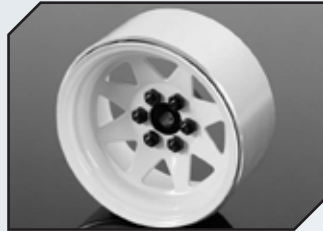

Art.Nr.: RC4ZW0146
RC4WD 6 Lug Wagon 2.2 Steel
Stamped Beadlock Felgen