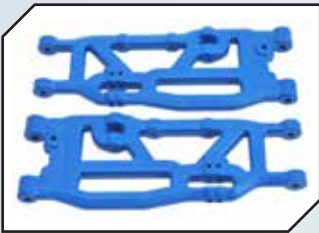

TUNINGTEILE

Art.Nr.: RPM81405
RPM Querlenker hinten blau