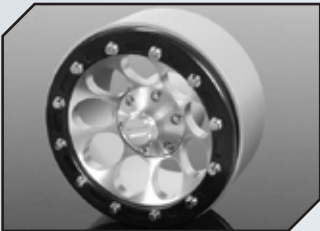

Art.Nr.: RC4ZW0265
RC4WD Truescale Series 1.7
Beadlock Felgen