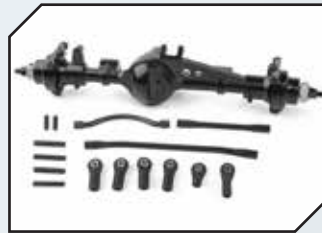

Art.Nr.: RC4ZA0127
RC4WD TEQ Ultimate Scale Cast Axle Front