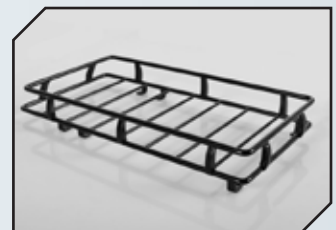

Art.Nr.: RC4ZX0008
RC4WD ARB Roof Rack