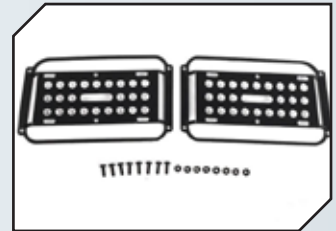

Art.Nr.: RC4VVVC1138
RC4WD Steel Rear Window Guard