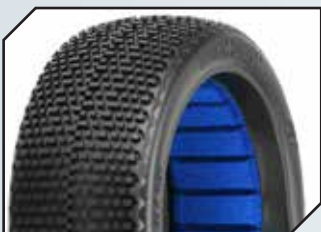

Art.Nr.: PRO9062-03
PRO-LINE Buck Shot M4 (super soft)