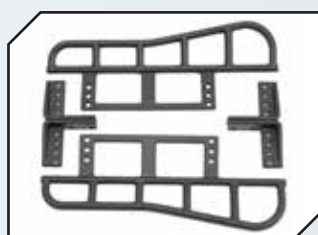

Art.Nr.: RPM73452
RPM Rock Sliders