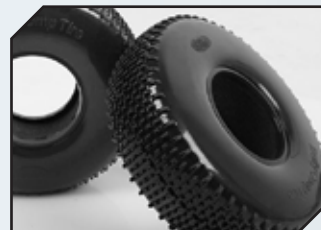

Art.Nr.: RC4ZT0134
RC4WD Bully 2.2 Competition Reifen