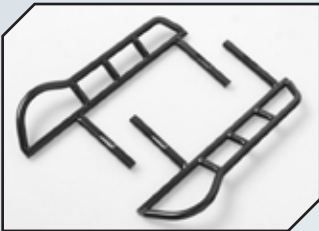

## ZUBEHÖR

**Art.Nr.: RC4ZS1728**  
RC4WD Tough Armor Winch Bumper w/Stinger

**Art.Nr.: RC4ZS1747**  
RC4WD Aluminum Steering Knuckles für Axle

**Art.Nr.: RC4ZS1756**  
RC4WD ARB Diff Cover für Axle

**Art.Nr.: RC4ZS1757**  
RC4WD Poison Spyder Bombshell Diff Cover