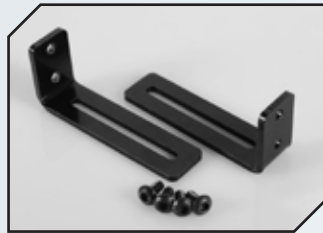

Art.Nr.: RC4ZS1006
RC4WD Universal Rear Bumper Mounts