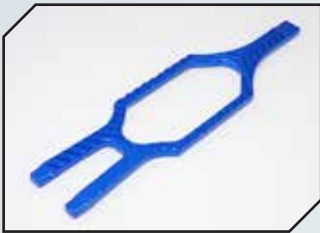

Art.Nr.: **GPMSLA0126LCGB**
GPM Aluminium Akkuhalter blau